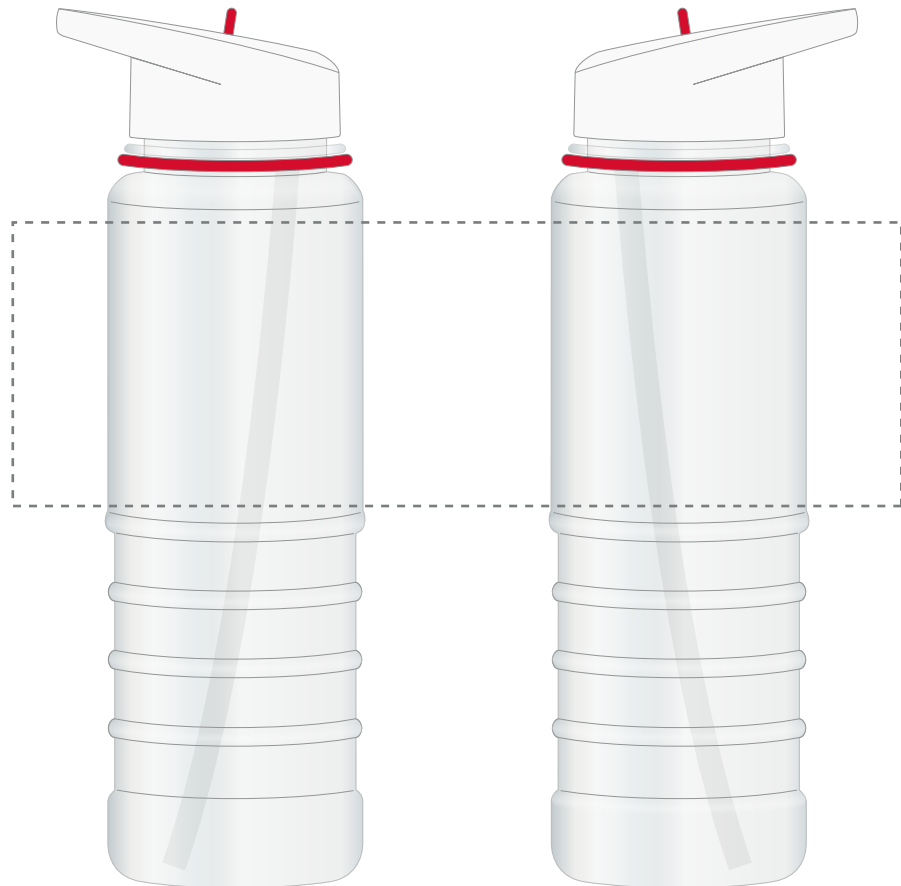

Your Ref:
Our Ref:

Quantity:
Version: 1

Product Code: MG9606
Product Colour: RED

PRINTING CONCERNS:

We stock this item in the following colours

**PANTONE REFERENCE(S)**

 Full colour printing

ARTWORK SCALE 50%

LOGOS WILL BE DIRECTLY OPPOSITE
LOGOS WILL NOT BE DIRECTLY OPPOSITE

Product Image for visualisation
- colours may vary

The dashed line is to demonstrate print area and will not appear on your printed item